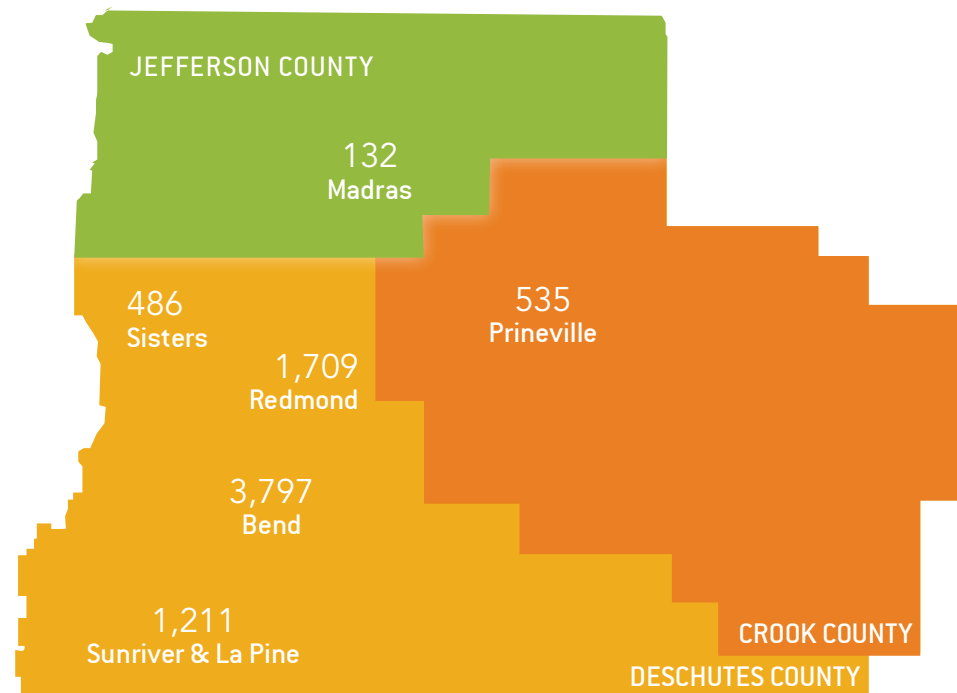

Sincerely,
Alisa Betz

THE 2020-21 SCHOOL YEAR

26 ADVOCATES SERVED NEARLY 8,000 KIDS & THEIR FAMILY MEMBERS IN 62 SITES ACROSS CENTRAL OREGON

FAN WORKS WITH OVER 100 COMMUNITY PARTNERS

THE STEERING COMMITTEE ENSURES THAT NO CHILD FALLS THROUGH THE CRACKS