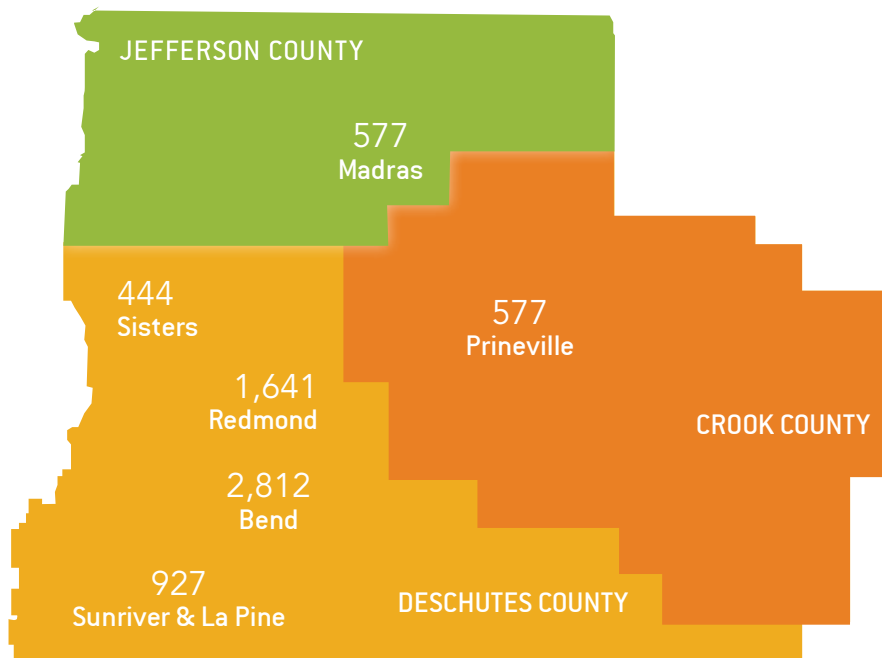

98% of families surveyed reported that FAN improved their lives

98% of families indicated the quality of services provided by their FAN advocate was Great

FAN HELPS FAMILIES THRIVE BY CONNECTING THEM TO BASIC NEEDS. LAST YEAR, FAN LINKED:

3,727 children & parents to CLOTHING

2,897 people to FOOD

1,554 children to SCHOOL SUPPLIES

1,578 individuals to UTILITY ASSISTANCE

1,757 people to SHELTER OR HOUSING

1,163 individuals to TRANSPORTATION

1,217 children to HEALTH INSURANCE & HEALTH SERVICES

724 students to POSITIVE YOUTH DEVELOPMENT