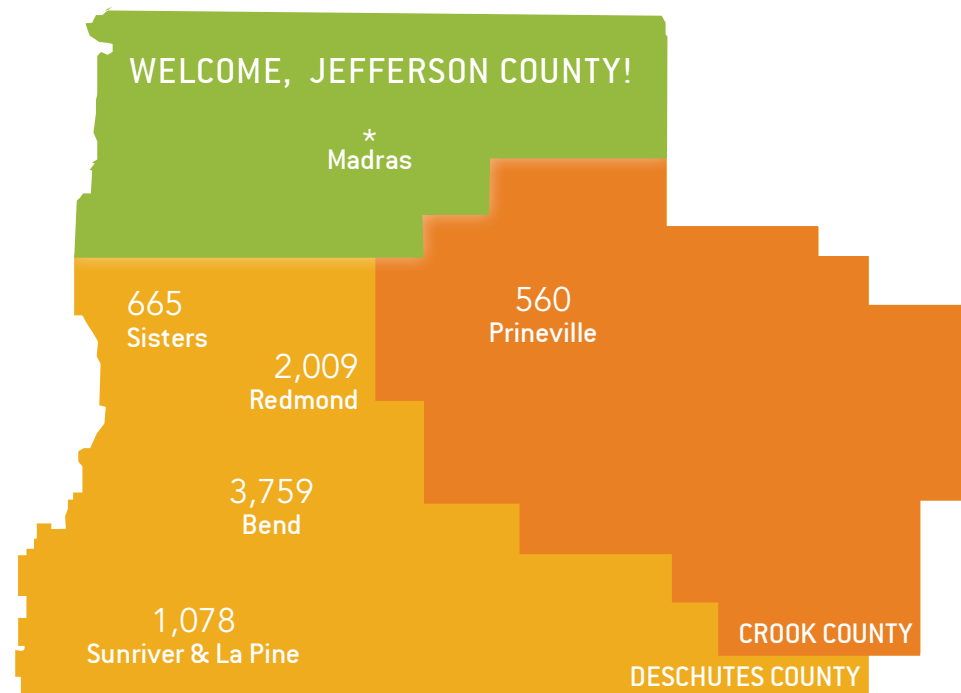

LETTER FROM THE BOARD CHAIR

Friends of FAN,

Wow, what a year! As I reflect back on this school year, our lives have become practically unrecognizable to what they were in September. I am filled with gratitude for our FAN community, and at the same time my heart goes out to our FAN families. As I am sure you are aware, COVID-19 affects them disproportionately than the rest of Central Oregon. Our FAN families are more likely to experience job loss and financial hardship, which leads to housing instability. This is where FAN has stepped in and continues to do so throughout the summer.

Since schools transitioned to distance learning, FAN has received funds from over 25 different partners to support COVID relief efforts. We have served over 1,000 additional people during the quarantine with everything from housing to employment to medical needs to food resources. This is what we work for, this is what we save for, so that when our families really need us, FAN is there – ready and able to help.

Thank you to the FAN advocates, staff, board, and most importantly supporters like you. You allow our advocates to live our mission every day and especially during this unpredictable time.

Best,
Alisa Betz

THE 2019-20 SCHOOL YEAR

25 ADVOCATES SERVED OVER 8,000 KIDS & THEIR FAMILY MEMBERS IN 59 SITES ACROSS CENTRAL OREGON

FAN WORKS WITH OVER 100 COMMUNITY PARTNERS

THE STEERING COMMITTEE ENSURES THAT NO CHILD FALLS THROUGH THE CRACKS

ORGANIZATIONS & MEMBERS: